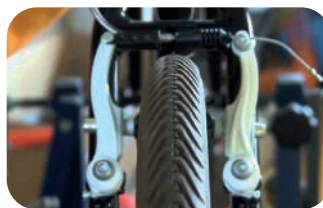

**GOODYEAR**

**FRENI**

**Art. 79021**

Kit completo freni ant / post  
Complete front / rear brake kit

UNIVERSALE

- Montaggio facile

Master 10

**Art. 79022**