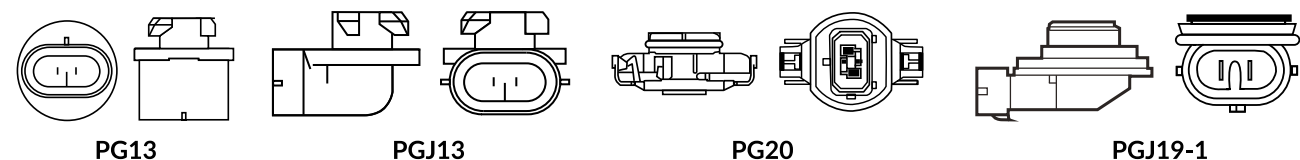

TECHNICAL DRAWINGS OF CAR BULB BASES