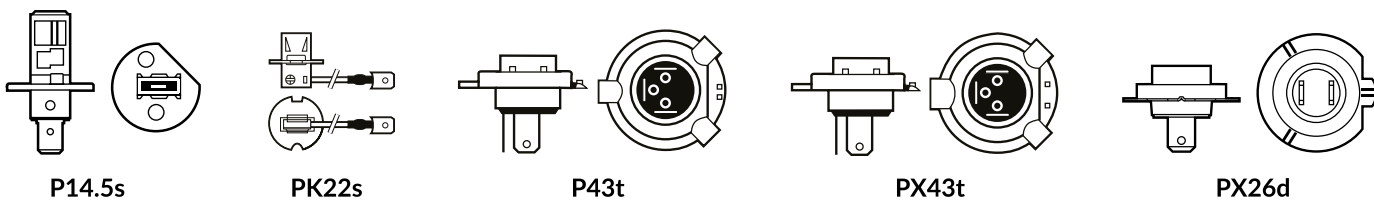

TECHNICAL DRAWINGS OF CAR BULB BASES