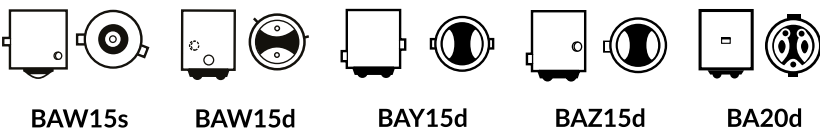

TECHNICAL DRAWINGS OF CAR BULB BASES