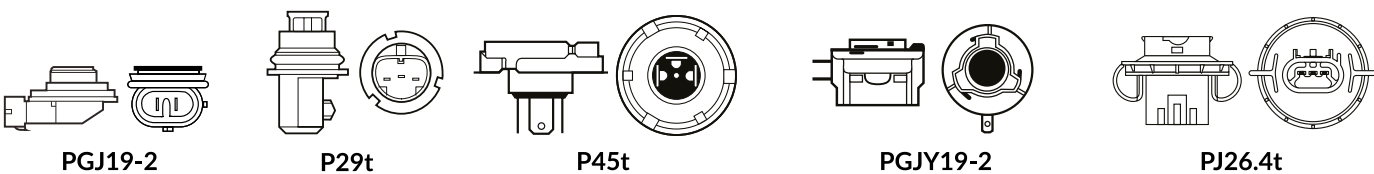

TECHNICAL DRAWINGS OF CAR BULB BASES