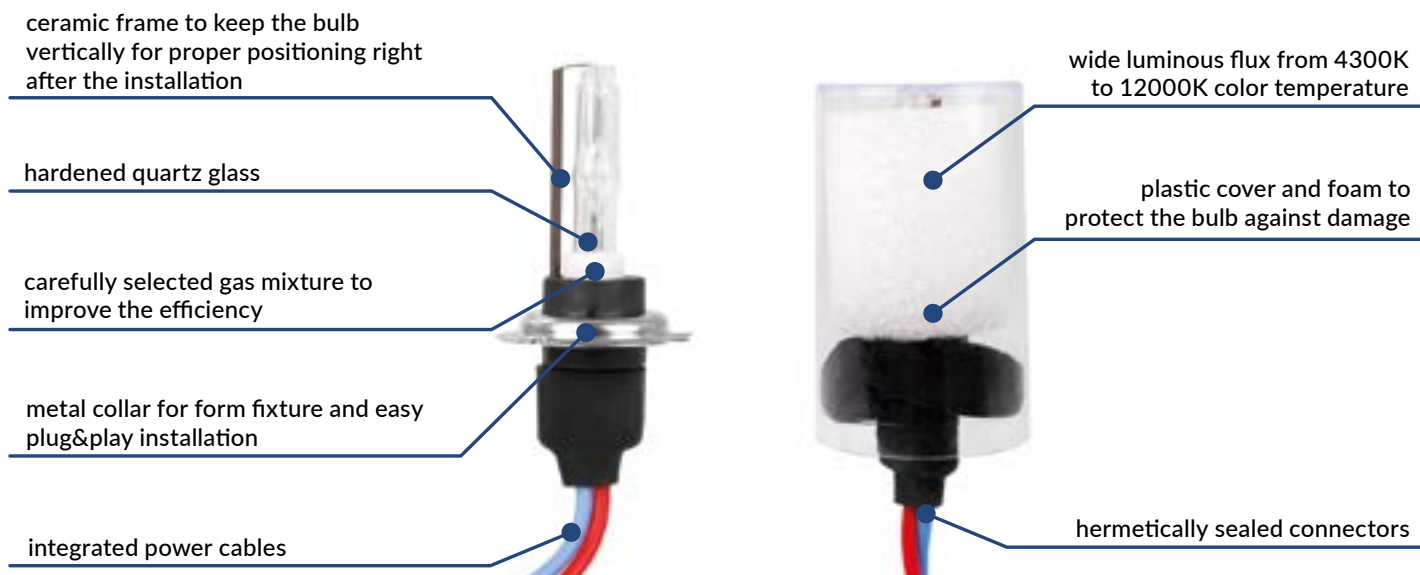

XENON HID

REF.	EAN CODE	TYPE	MAX POWER/ VOLTAGE	COLOUR
ZMPH143	5901508503190	H1	35W/12-24V	4300K
ZMPH15	5901508503206	H1	35W/12-24V	5000K
ZMPH16	5901508503213	H1	35W/12-24V	6000K
ZMPH18	5901508503220	H1	35W/12-24V	8000K
ZMPH112	5901508503237	H1	35W/12-24V	12000K
ZMPH343	5901508503244	H3	35W/12-24V	4300K
ZMPH35	5901508503251	H3	35W/12-24V	5000K
ZMPH36	5901508503268	H3	35W/12-24V	6000K
ZMPH38	5901508503275	H3	35W/12-24V	8000K
ZMPH312	5901508503282	H3	35W/12-24V	12000K
ZMPH443	5901508503299	H4-1	35W/12-24V	4300K
ZMPH45	5901508503305	H4-1	35W/12-24V	5000K
ZMPH46	5901508503312	H4-1	35W/12-24V	6000K
ZMPH48	5901508503329	H4-1	35W/12-24V	8000K
ZMPH412	5901508503336	H4-1	35W/12-24V	12000K
ZMPH743	5901508503398	H7	35W/12-24V	4300K
ZMPH75	5901508503404	H7	35W/12-24V	5000K
ZMPH76	5901508503411	H7	35W/12-24V	6000K
ZMPH78	5901508503428	H7	35W/12-24V	8000K
ZMPH712	5901508503435	H7	35W/12-24V	12000K