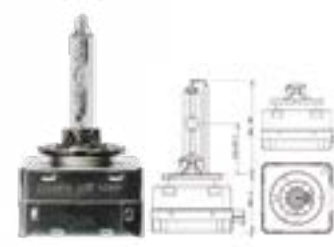

REF.	EAN CODE	ECE	BASE	MAX POWER/ VOLTAGE	COLOUR
● ZMD3S43	5901508513694	D3S	PK32d-5	35W/12-24V	4300K
ZMD3S6	5901508536303	D3S	PK32d-5	35W/12-24V	6000K
ZMD3S8	5901508536273	D3S	PK32d-5	35W/12-24V	8000K