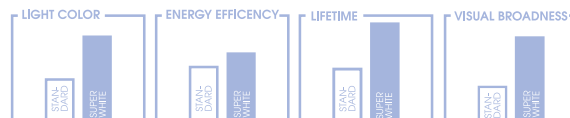

SUPER WHITE

Super white effect

Sky blue bulb coating

Most popular

Homologation

PTZSW1-DUO

PTZSW3-DUO

PTZSW4-DUO