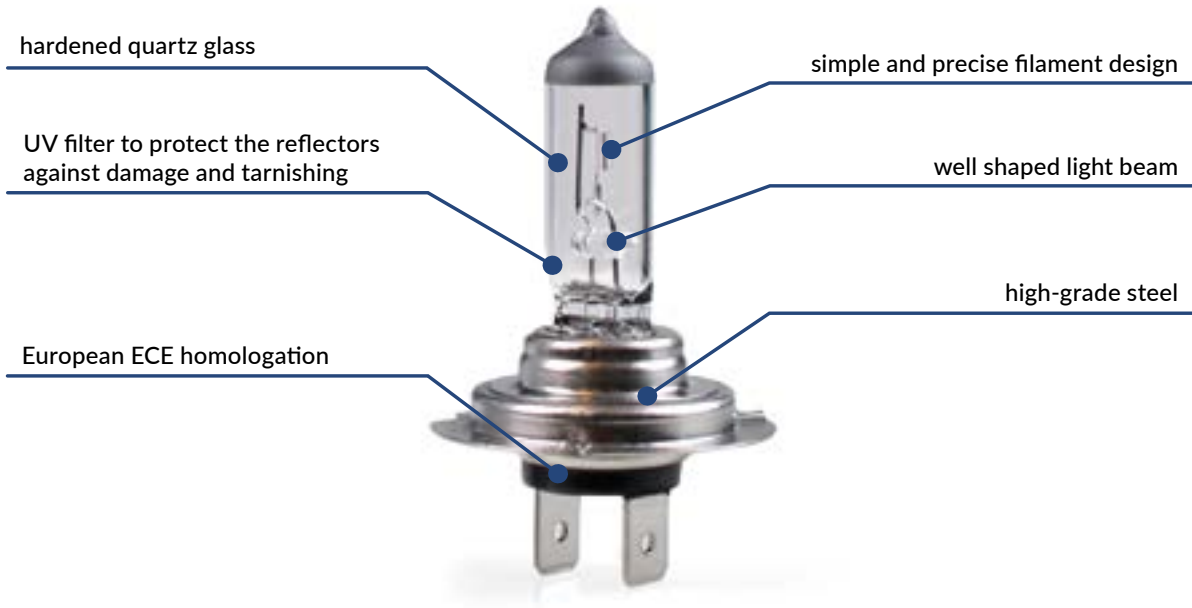

HEADLIGHTS BASIC

Best quality/price ratio

Lifetime up to 350h

High-grade steel

Excellent luminous efficiency

Homologation