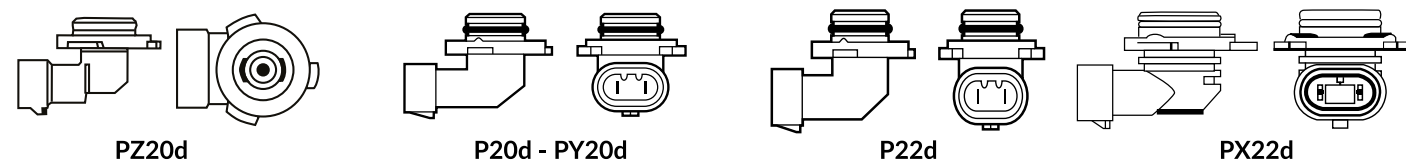

TECHNICAL DRAWINGS OF CAR BULB BASES