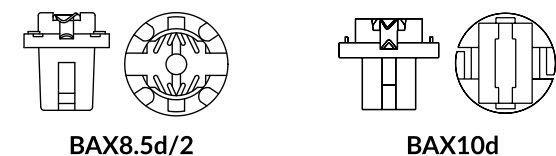

TECHNICAL DRAWINGS OF CAR BULB BASES