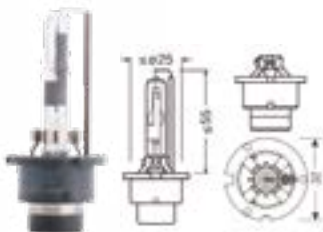

REF.	EAN CODE	ECE	BASE	MAX POWER/ VOLTAGE	COLOUR
ZMD4R43	5901508510099	D4R	P32d-6	35W/12-24V	4300K
ZMD4R6	5901508518484	D4R	P32d-6	35W/12-24V	6000K
ZMD4R8	5901508525147	D4R	P32d-6	35W/12-24V	8000K

BASIC

Austrian high-quality electrode

noble gas mixture imported from the USA to protect the bulb against ageing

UV filter to protect the reflectors against damage and tarnishing

double hardened quartz glass to improve the light output and to ensure high shock resistance

strong white light

metal stabilizers to guarantee a perfectly set focal length