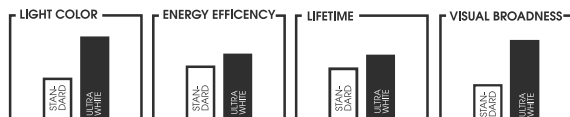

ULTRA WHITE

White light effect

Sky blue bulb coating

UV filter

No homologation