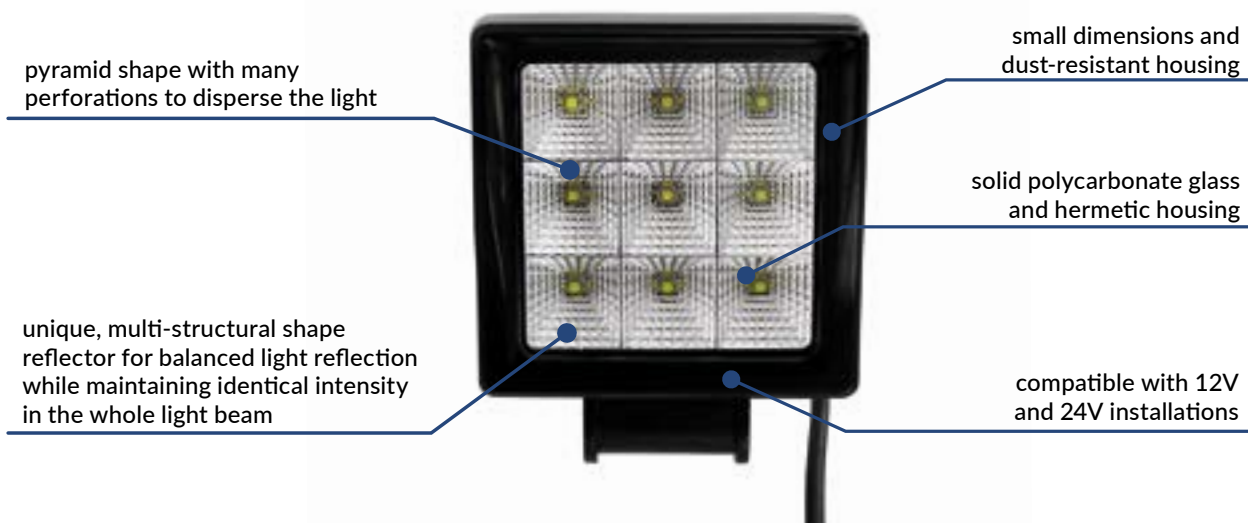

PERFORMANCE