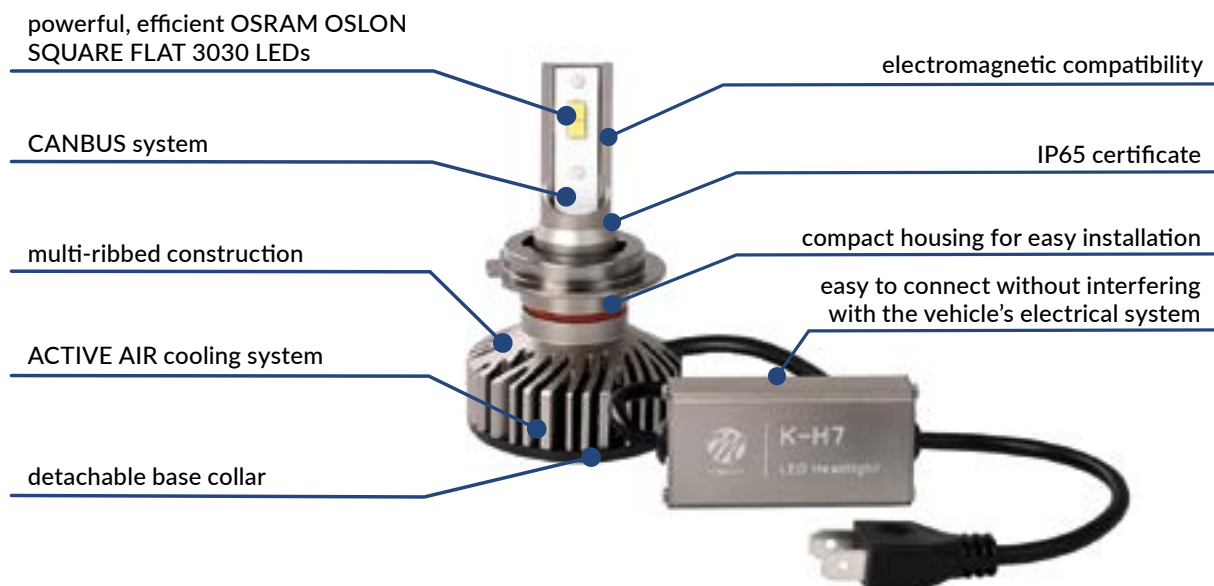

*The presented value is the power of one diode

** Please contact your advisor for more details

LED HEADLIGHT CONVERSION KIT

Excellent beam pattern

EMC & EMI

Active Air Technology

Waterproof rate IP65

Lifetime up to 50 000 hours