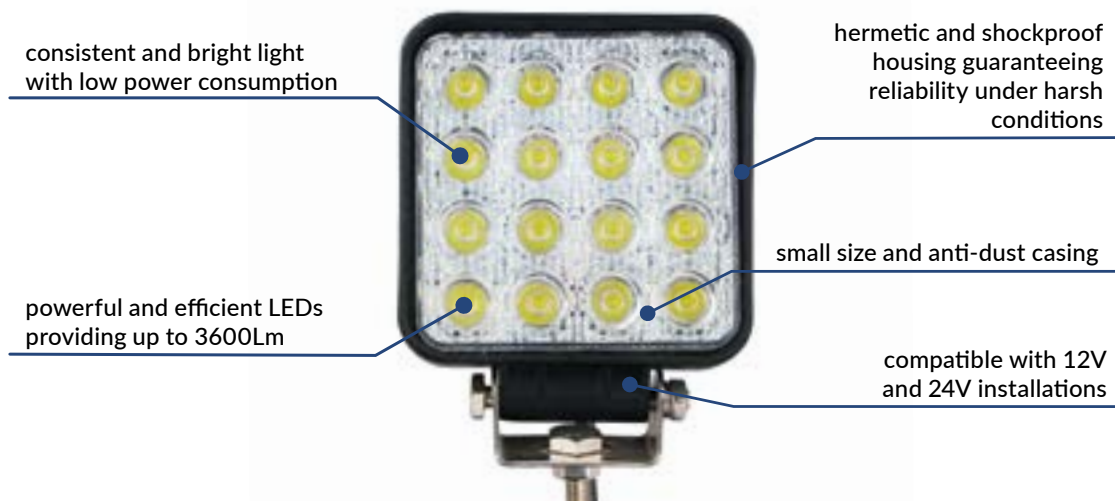

BASIC

Made of aluminium enclosure and stainless steel

Colour temperature up to 6000K

Work temperature -40°C to 65°C

Waterproof rate IP67

Lifetime up to 30 000 hours

REF.	EAN CODE	LED QTY	DIMENSIONS	MAX POWER/ VOLTAGE	LUMENS
WLC20	5901508513908	4xHigh Power	80x82x74mm	40W/10-32V	max 2090
WLC21	5901508513915	1xHigh Power	81x53x76mm	10W/10-32V	max 800
WLC22	5901508513991	1xHigh Power	84x59x60mm	41W/10-32V	max 800
WLO12	5901508525895	9xHigh Power	138x110x58mm	27W/10-32V	max 2025
WLO13	5901508525918	16xHigh Power	138x110x72mm	48W/10-32V	max 3600
WLO14	5901508525925	9xHigh Power	140x115x60mm	27W/10-32V	max 1700
WLO15	5901508525932	12xHigh Power	138x125x77mm	36W/10-32V	max 2400
WLO18	5901508525949	6xHigh Power	45x160x56mm	18W/10-32V	max 1000