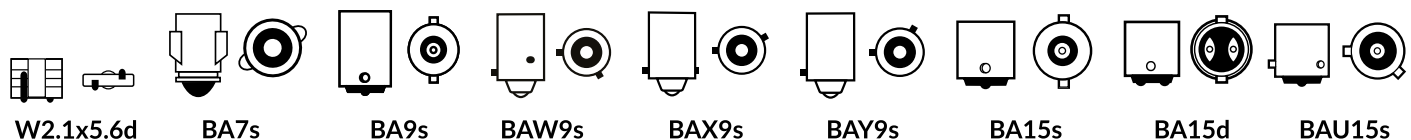

TECHNICAL DRAWINGS OF CAR BULB BASES