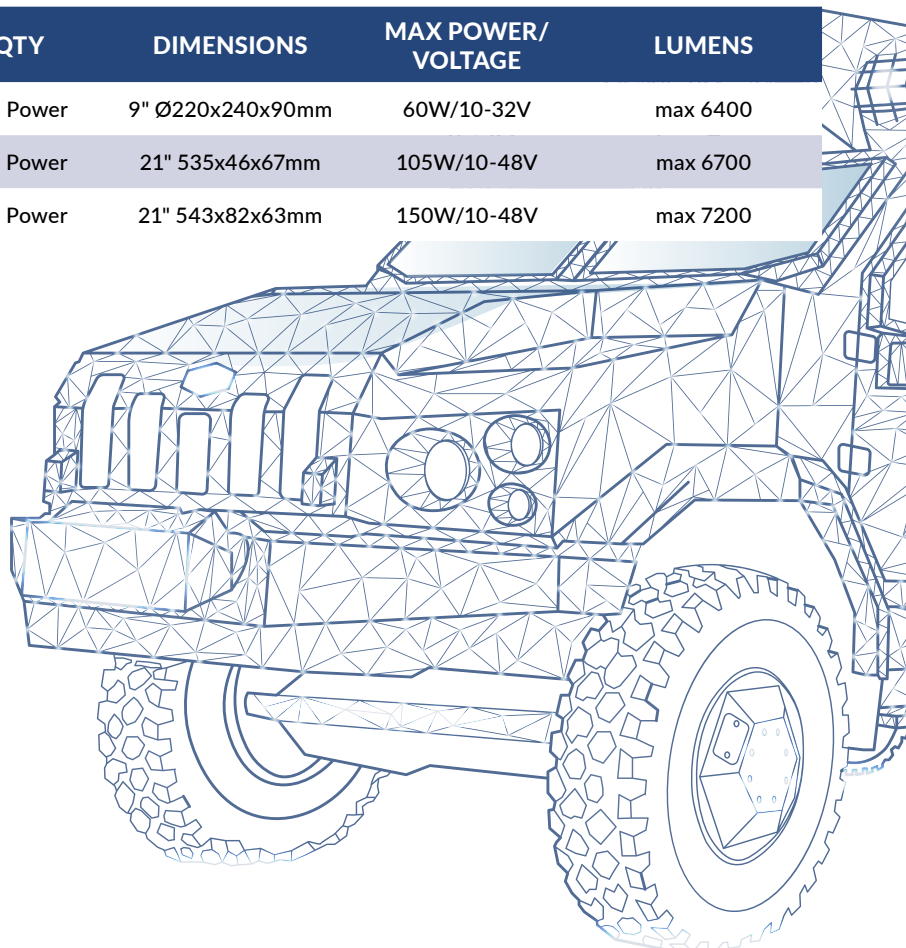

DRIVING LIGHTS BLACK SERIES

REF.	EAN CODE	LED QTY	DIMENSIONS	MAX POWER/ VOLTAGE	LUMENS
WLC107	5901508518132	10xHigh Power	9" 235x228x105mm	70W/10-32V	max 6400
WLC116	5901508530318	10xHigh Power	12" 310x55x82,5mm	50W/10-32V	max 3500
WLC202	5901508516077	4xHigh Power	9" 222x55x100mm	40W/10-32V	max 2090
WLO201	5901508516060	12xHigh Power	14" 350x37,2x69mm	36W/10-32V	max 2400
WLO306	5901508516046	24xHigh Power	12" 348x80x82mm	72W/10-32V	max 6480
WLO310	5901508516053	40xHigh Power	22" 552,4x80,8x82,5mm	120W/10-32V	max 10800
WLO410	5901508531148	40xHigh Power	22" 559x84x75,2mm	120W/10-32V	max 10800

BLACK SERIES

REF.	EAN CODE	LED QTY	DIMENSIONS	MAX POWER/ VOLTAGE	LUMENS
WLBC157	5901508536365	12xHigh Power	9" Ø220x240x90mm	60W/10-32V	max 6400
WLBC756	5901508536372	15xHigh Power	21" 535x46x67mm	105W/10-48V	max 6700
WLBC758	5901508536389	15xHigh Power	21" 543x82x63mm	150W/10-48V	max 7200