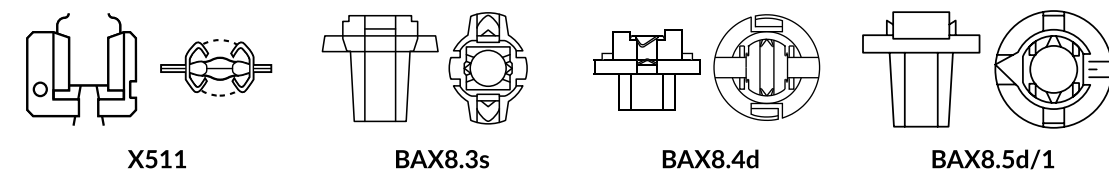

TECHNICAL DRAWINGS OF CAR BULB BASES