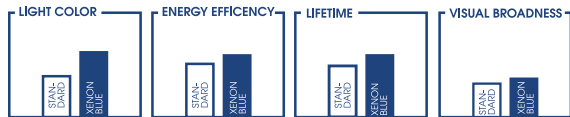

XENON BLUE

Xenone light colour effect

Up to 6000K

Perfectly set focal length

No homologation

PTZXB1-DUO

PTZXB3-DUO

PTZXB4-DUO