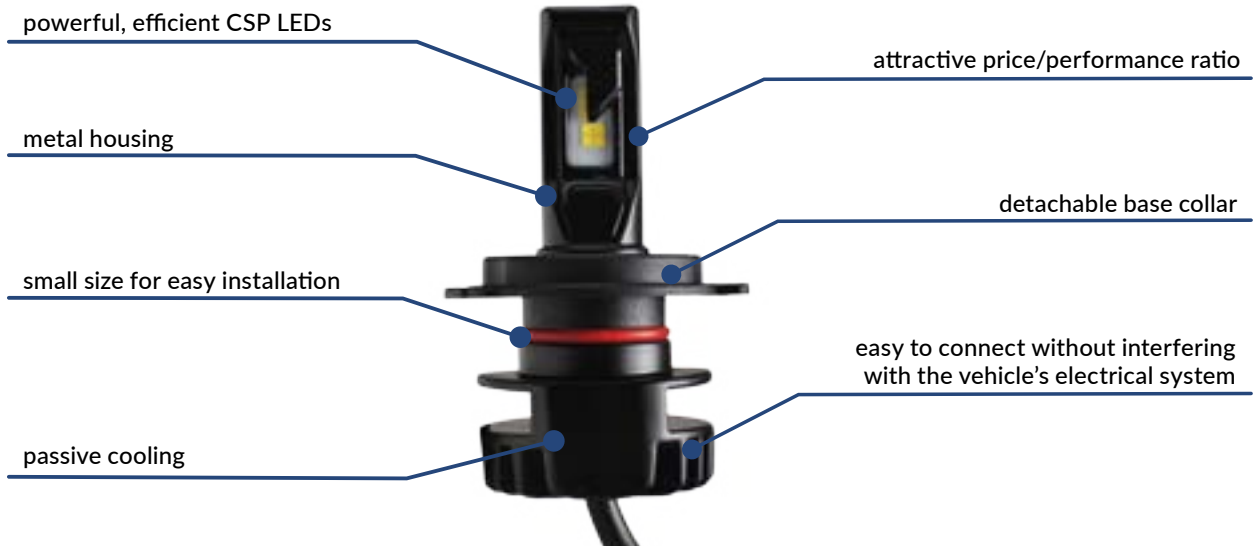

Equipped with CSP LED

Made of aluminium enclosure

Colour temperature up to 6500K

Passive Cooling

Lifetime up to 30 000 hours