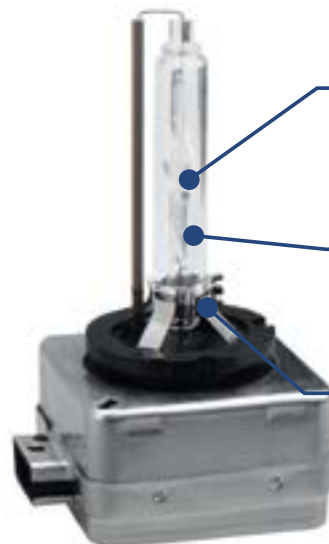

strong white light

metal stabilizers to guarantee a perfectly set focal length

Best quality/
price ratio

Optimal light
spectrum

Quenched
quartz glass

Distinctive
headlight design

Focal length
perfectly adjusted