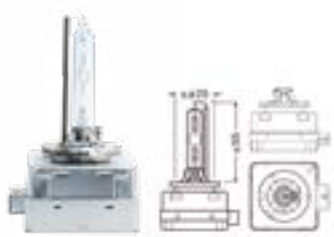

PREMIUM

bulge on the glass with a characteristic curve that increases the heat transfer surface, thus improving the lifespan

noble gas mixture imported from the USA to protect the bulb against ageing

UV filter to protect the reflectors against damage and tarnishing

ECE homologation

Austrian high-quality electrode

double hardened quartz glass to improve the light output and to ensure high shock resistance

up to 30% more light on the road = efficiency improved by 30%

strong white light

metal stabilizers to guarantee a perfectly set focal length

Up to 30% more light

Glass bulge for maximum heat dispatch

High quality blend of noble gases

Quartz glass made by General Electric

Focal length perfectly adjusted

UV protection

● E-MARK

REF.	EAN CODE	ECE	BASE	MAX POWER/ VOLTAGE	COLOUR
● ZMD1S43	5901508510105	D1S	PK32d-2	35W/12-24V	4300K
ZMD1S5	5901508510112	D1S	PK32d-2	35W/12-24V	5000K
ZMD1S6	5901508536211	D1S	PK32d-2	35W/12-24V	6000K
ZMD1S8	5901508536242	D1S	PK32d-2	35W/12-24V	8000K