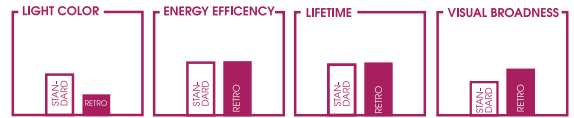

RETRO

Designed for classical cars

Special design

Sharpened contours

Classic colour

No homologation

PTZRT1-DUO

PTZRT3-DUO