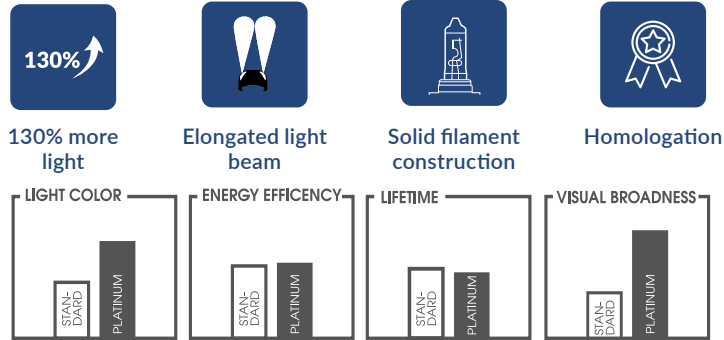

PLATINUM

REF.	EAN CODE	ECE	BASE	MAX POWER/ VOLTAGE	KELVINS
PTZPT1-DUO	5901508514356	H1	P14.5s	55W / 12V	up to 3500K
PTZPT3-DUO	5901508514349	H3	PK22s	55W / 12V	up to 3500K
PTZPT4-DUO	5901508514332	H4	P43t	60/55W / 12V	up to 3500K
PTZPT7-DUO	5901508514325	H7	PX26d	55W / 12V	up to 3500K
PTZPT8-DUO	5901508516275	H8	PGJ19-1	35W / 12V	up to 3500K
PTZPT11-DUO	5901508516282	H11	PGJ19-2	55W / 12V	up to 3500K
PTZPTHB3-DUO	5901508516299	HB3	P20d	65W / 12V	up to 3500K
PTZPTHB4-DUO	5901508516305	HB4	P22d	55W / 12V	up to 3500K
PTZPT12-02B	5901508514745	W5W	W2.1 x9.5d	5W / 12V	up to 3500K
PTZCH19-02B	5901508513496	-	BA15s	21W / 12V	up to 3500K
PTZCH28-02B	5901508513540	W5W	W2.1x9,5d	5W / 12V	up to 3500K
PTZCH36-02B	5901508513519	PY21W	BAU15s	21W / 12V	up to 3500K
PTZRB19-02B	5901508513489	-	Ba15s	21W / 12V	up to 3500K
PTZRB36-02B	5901508513502	PY21W	BaU15s	21W / 12V	up to 3500K