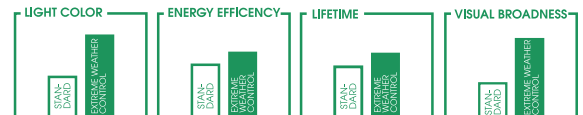

EXTREME WEATHER CONTROL

Sharpened contours

For extreme weather conditions

Coloured bulb coating

No homologation

PTZEWC1-DUO

PTZEWC3-DUO

PTZEWC4-DUO