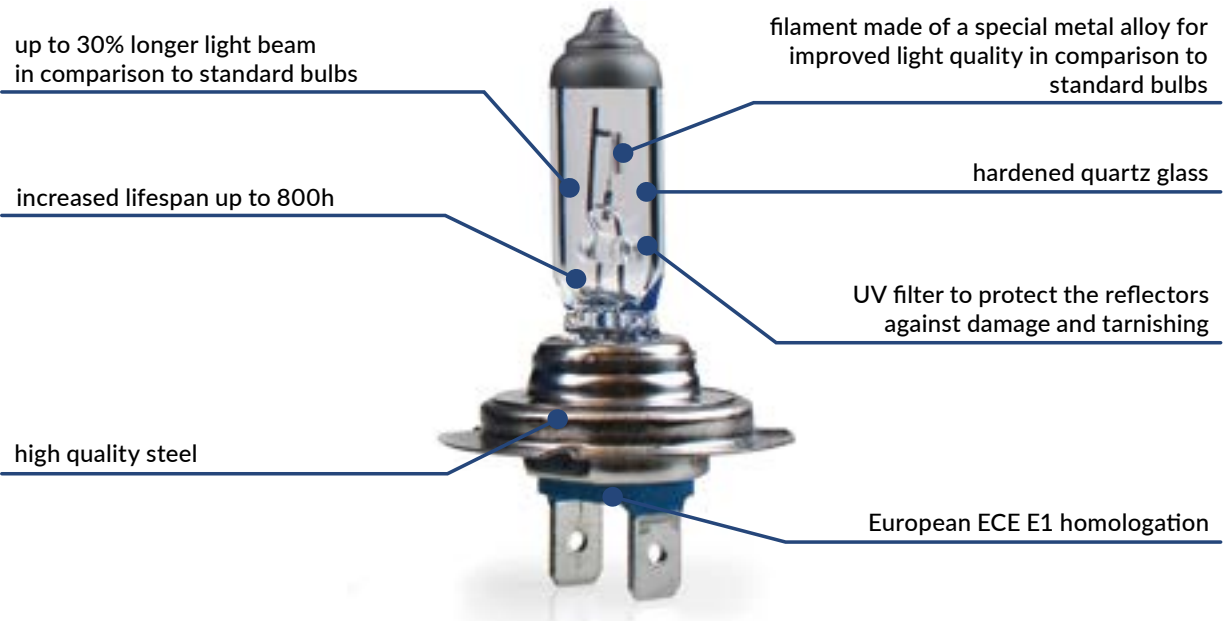

HALOGEN & AUXILIARY BULBS

Excellent light-beam performance

Lifetime up to 800h

Reinforced filament design

Up to 30% more light

Homologation E1

Z101

Z104