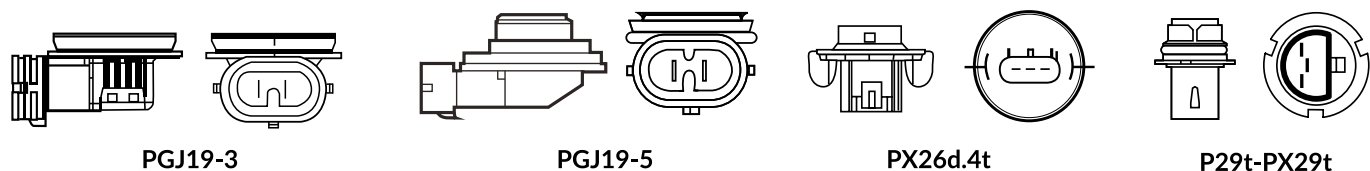

TECHNICAL DRAWINGS OF CAR BULB BASES