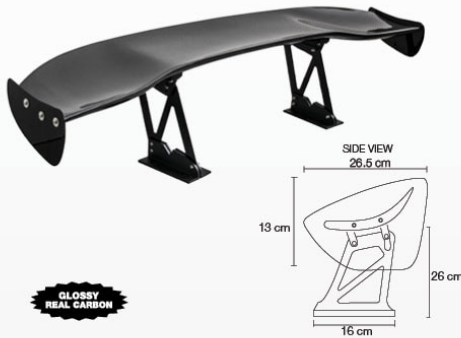

GLOSSY REAL CARBON

SPC/6 € 649.00

Ipno Carbon

Ala singola - carbonio, nero
Misure 150 x 12.5 x 19.7 cm
Interasse staffe 52 cm - Altezza staffe 5 cm
Single wing - Black, carbon
Size 150 x 12.5 x 19.7 cm
Stand width 52 cm - Stand height 5 cm
Alettone da baule - Trunk wing