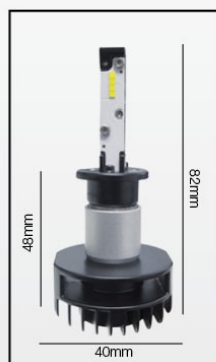

H1 con prolunga
H1 with extension