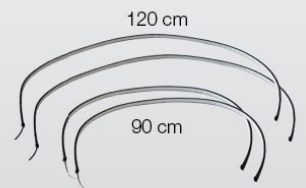

LUR € 59.90

Led Undercar Red

Kit composto da 4 strisce led undercar per interni o esterni, dotate di led SMD 5050 a 12V. Strisce waterproof IP65, si fissano con biadesivo o fascette. / Kit consisting of 4 undercar led strips for indoor or outdoor use, equipped with 12V 5050 SMD LEDs. IP65 waterproof strips, they can be fixed with double-sided tape or clamps.

Led rossi ultra brillanti - Ultra bright red led