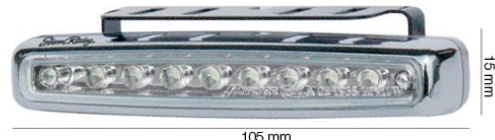

105 mm

DL/2W € 30.90

Gemini

50 lm - 6000°K - 0,3W - 12V

Kit 2 luci di posizione a 8 led ad alta brillantezza
Kit 2 pcs. 8 high brightness led day running light
Dimensioni - Size: 105 x 15 mm

Led superbianchi - Superwhite led