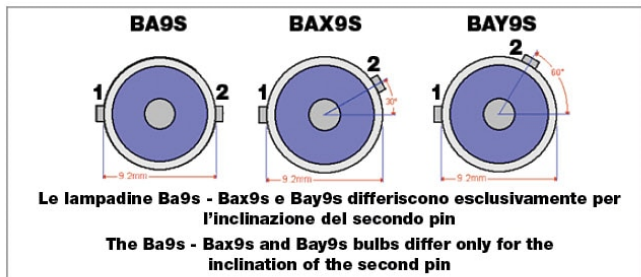

BA5 **€ 7.90**
Ba9s Canbus
CANBUS - 150lm - 6500°K - 1,9W - 12V
Kit 2 lampadine Ba9s con 5 led ad alta brillantezza, canbus
Kit 2 Ba9s with 5 high brightness led, canbus
○ Led bianco / White led

BAX5 **€ 7.90**
Bax9s Canbus
CANBUS - 150lm - 6500°K - 1,9W - 12V
Kit 2 lampadine Bax9s con 5 led ad alta brillantezza, canbus
Kit 2 Bax9s with 5 high brightness led, canbus
○ Led bianco / White led

HML/22W **€ 6.90**
Ba9s Hyper Multi Led 5
150lm - 6000°K - 1,5W - 12V
Kit 2 lampadine Ba9s a 5 microled ad alta brillantezza
Kit 2 Ba9s bulbs with 5 high brightness microled
○ Led bianco / White led

HML/19W **€ 9.90**
Bax9s Warning Led 3
CANBUS - EASY FIT - 15lm - 6000°K - 0,3W - 12V
Kit 2 lampadine H6 a 1 microled ad alta brillantezza con resistenza da 3 watt integrata / Kit 2 H6 bulbs with 1 high brightness microled and 3 watt warning canceller inside
○ Led ultrabianco / Ultrawhite led

SS/H6 **€ 8.90**
Bax9s Super Shock
50lm - 3600°K - 0,3W - 12V
Kit 2 lampadine alogene H6
Kit 2 H6 halogen bulbs
○ Luce superbianca / Superwhite light

BAY5 **€ 7.90**
Bay9s Canbus
CANBUS - 150lm - 6500°K - 1,9W - 12V
Kit 2 lampadine Bay9s con 5 led ad alta brillantezza, canbus
Kit 2 Bay9s with 5 high brightness led, canbus
○ Led bianco / White led

1156 **€ 24.90**
Ba15s Canbus Multiled
CANBUS - NO POLARITY - 430-60lm - 6000°K - 4,6-0,8W - 10-30V
CORPO IN METALLO / METAL BODY
Kit 2 lampadine Ba15s lenticolari a 21 led SMD 2385 ad alta potenza / Kit 2 Ba15s bulbs with lens, 21 high power led SMD 2385
○ Led superbianchi / Superwhite led

CSP1156 **€ 49.90**
Ba15s Canbus
CANBUS - NO POLARITY - 1500lm - 1800°K - 21W - 10-30V
CORPO IN METALLO - METAL BODY
Kit 2 lampadine Ba15s mono filamento con 6 led CSP1860 ad altissima potenza, canbus no polarity / Kit 2 Ba15s bulbs with 6 CSP1860 high power led, canbus no polarity
● Led ambr / Amber led

CNPS/W **€ 22.90**
Ba15s Indicator Led
CANBUS - NO POLARITY - 180lm - 6500°K - 2W - 12V
CORPO IN METALLO / METAL BODY
Kit 2 lampadine Ba15s lenticolari a 6 led ad alta potenza, resistenza warning canceller integrata e no polarity
Kit 2 Ba15s bulbs with lens, 6 high power led, warning canceller inside and no polarity
○ Led superbianchi / Superwhite led

CNPS/R **€ 22.90**
Ba15s Indicator Led
CANBUS - NO POLARITY - 100lm - 1500°K - 2W - 12V
CORPO IN METALLO / METAL BODY
Kit 2 lampadine Ba15s lenticolari a 6 led ad alta potenza, resistenza warning canceller integrata e no polarity
Kit 2 Ba15s bulbs with lens, 6 high power led, warning canceller inside and no polarity
● Led rossi / Red led

CNPS/O **€ 22.90**
Ba15s Indicator Led
CANBUS - NO POLARITY - 100lm - 2500°K - 2W - 12V
CORPO IN METALLO / METAL BODY
Kit 2 lampadine Ba15s lenticolari a 6 led ad alta potenza, resistenza warning canceller integrata e no polarity
Kit 2 Ba15s bulbs with lens, 6 high power led, warning canceller inside and no polarity
● Led ambr / Amber led