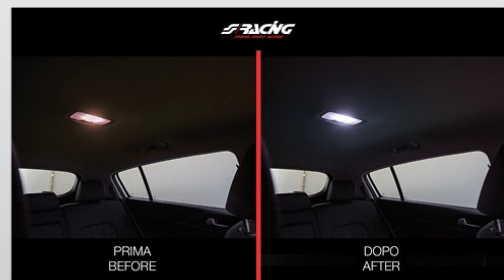

Con adattatori T10 e C5W - With T10 and C5W plug

○ Led bianchi / White led

€ 12.00

Luca retromarcia - Reverse gear light

Luca targa - Plate light

Luca sottoporta - Underdoor light

Luca baule - Trunk light

Luca baule - Trunk light