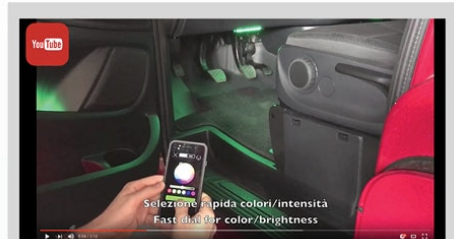

VISITA IL CANALE YOUTUBE UFFICIALE SIMONI RACING E SCOPRI TUTTE LE CARATTERISTICHE DELL'ATMOSPHERE LED VISIT THE OFFICIAL YOUTUBE CHANNEL SIMONI RACING FIND OUT ALL THE FEATURES OF THE ATMOSPHERE LED