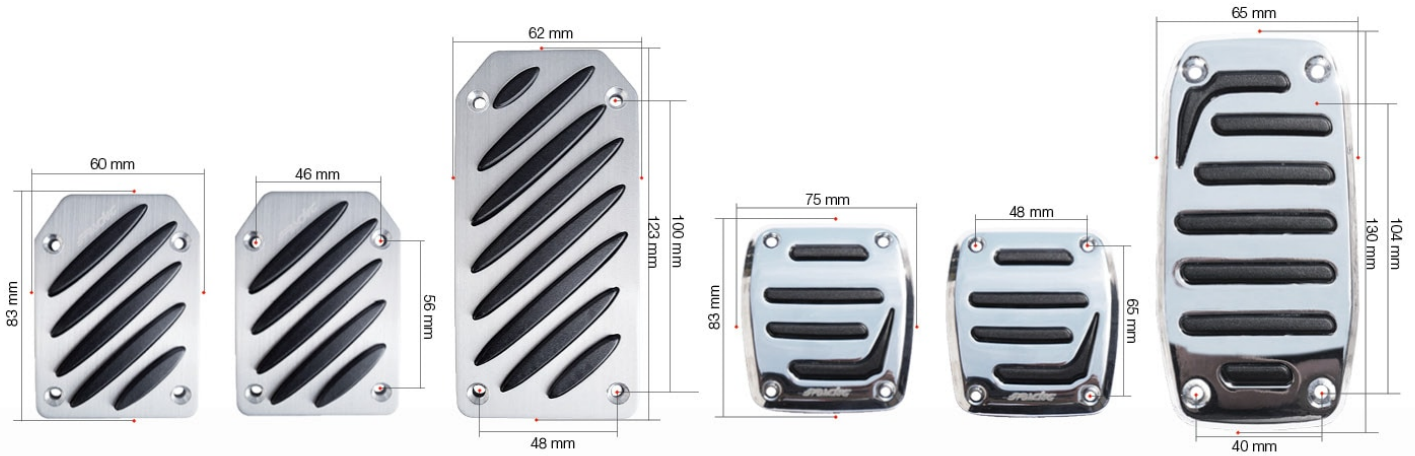

BD/W € 6.90

Big Dice White

Kit 2 dadi 10 x 10 x 10 cm con ventosa
 kit 2 pcs dices 10 x 10 x 10 cm with suction cup
 Microfibra bianca - White microfiber

BD/B € 6.90

Big Dice Blue

Kit 2 dadi 10 x 10 x 10 cm con ventosa
 kit 2 pcs dices 10 x 10 x 10 cm with suction cup
 Microfibra blu - Blue microfiber