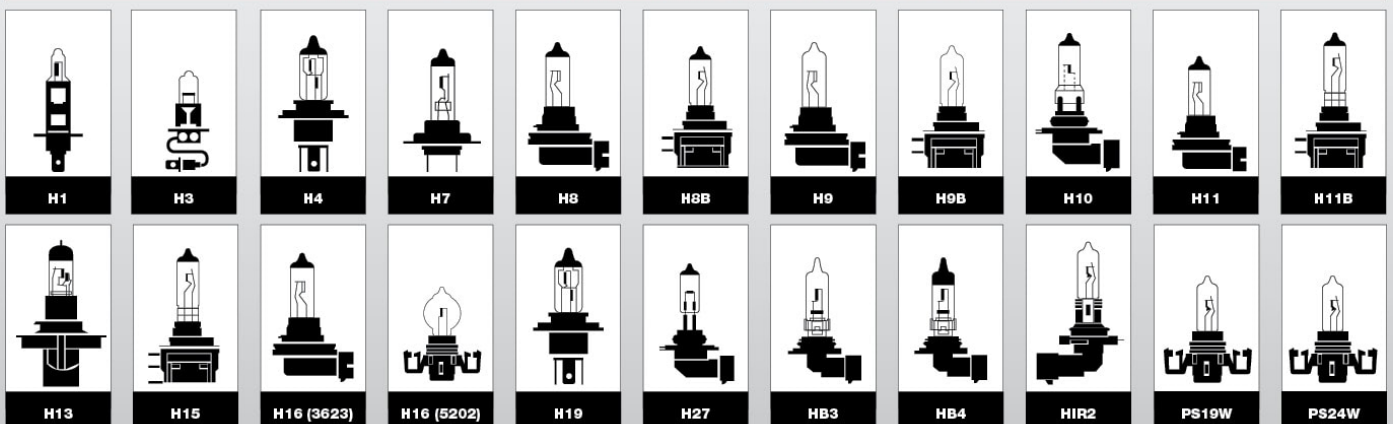

Attacchi lampadine abbaglianti, anabbaglianti e fendinebbia - High, low beam and foglight