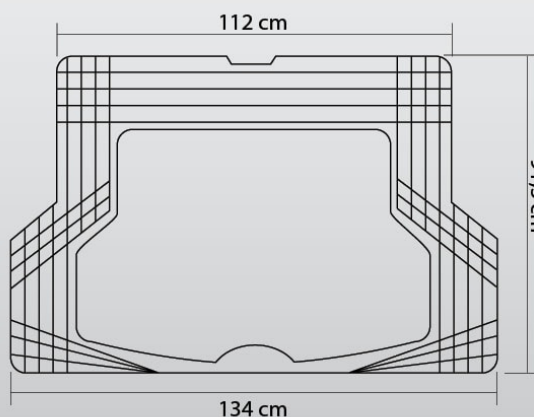

TSRG/T € 29.90
Trunk Mats

Tappetino universale e tagliabile da baule con bordo di contenimento / Universal and cuttable trunk mat with containment edge

Gomma nera - Black rubber