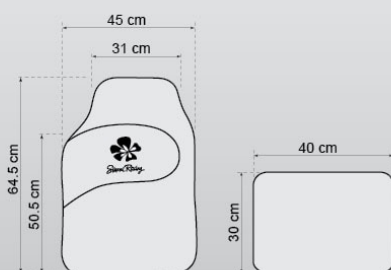

Daisy € 19.90

Taglia universale / Universal size
Moquette nera - bordo colorato - battitacco ovale
Black moquette - colored hem - oval pad

- **TSRD/UN** Bordo grigio - Grey hem - Moquette nera - Black moquette
- **TSRD/UA** Bordo azzurro - Blue hem - Moquette nera - Black moquette
- **TSRD/UR** Bordo rosso - Red hem - Moquette nera - Black moquette
- **TSRD/UP** Bordo rosa - Pink hem - Moquette nera - Black moquette