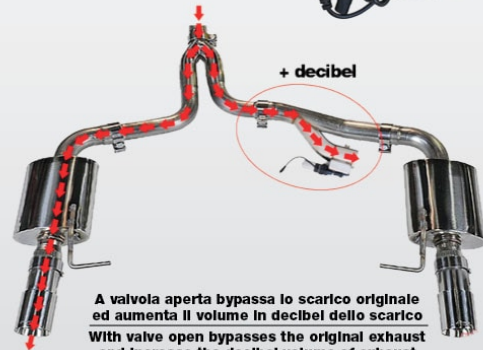

A valvola chiusa abbatte istantaneamente il volume in decibel dello scarico
With valve closed instantly breaks down the volume in decibels of the exhaust

A valvola aperta bypassa lo scarico originale ed aumenta il volume in decibel dello scarico
With valve open bypasses the original exhaust and increase the decibel volume of exhaust