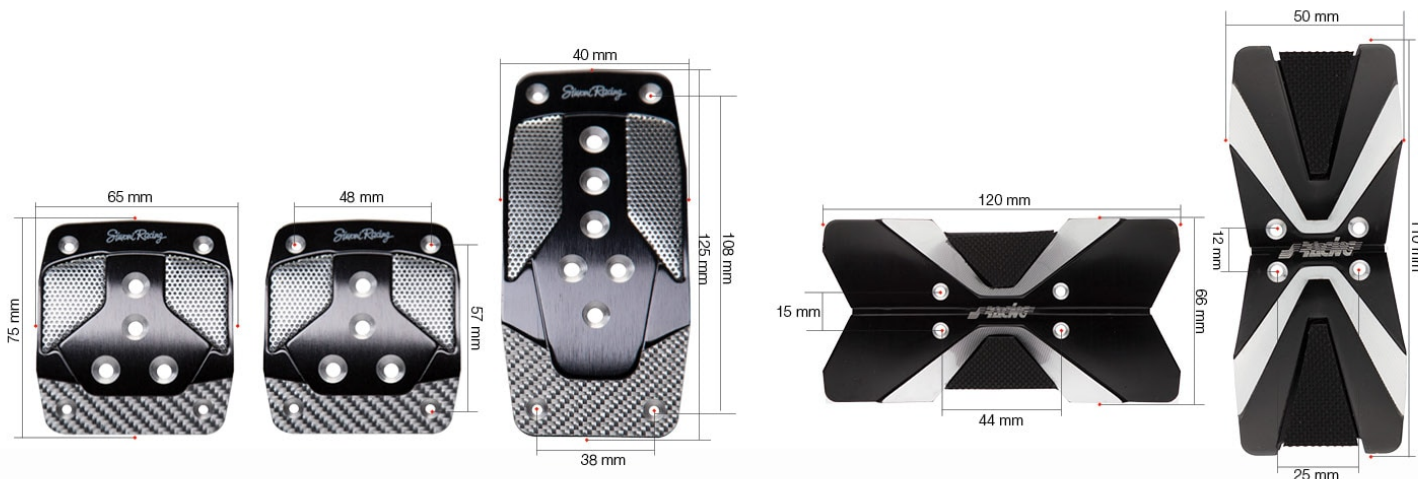

963/C € 22.90
Carbon Shade

Kit 3 pedali in alluminio nero con inserti in vero carbonio bianco
3 black aluminum pedal kit with real white carbon addition
Alluminio nero - Black aluminum

963 € 20.90
X Type

Kit 2 pedali in alluminio satinato nero con grip antiscivolo
Kit 2 brushed black aluminum pedal kit with nonslip grip
Inserti cromati - Chromed addition