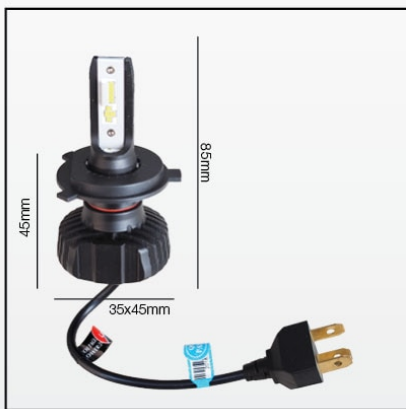

All In One

6.500°k

X-treme lighting

Design ultra compatto, centralina integrata nella lampadina

Ultra-compact design, integrated ballast on the led bulb

Dissipatore passivo in alluminio ad alte prestazioni e ingombro ridotto

High performance aluminum passive heat sink

lampadine H4 e H7 con piattello regolabile

H4 and H7 bulbs with adjustable base

lampadine H4 e H7 con piattello removibile

H4 and H7 bulbs with removable base

All In One Conversion Led

Kit composto da 2 lampadine con led CSP di ultima generazione. Centralina integrata nella lampada. Dissipatore di calore passivo ad alte prestazioni in alluminio. Kit 2 led bulbs with last generation CSP led. Built-in ballast on bulb's body. Built-in aluminium passive cooling system without fan.

Codice / Code	Tipo / Type	Voltaggio / volts	Watts	Intensità luminosa / Light Intensity	Prezzo / Price
A4	H4	10-30V DC	20W	4500 lm	Euro 69.90
A7	H7	10-30V DC	20W	4500 lm	Euro 59.90
A11	H11	10-30V DC	20W	4500 lm	Euro 59.90

Guanti in dotazione
Gloves supplied

H4

Tappi In Gomma Per Fanali - Rubber Caps For Headlights

RCS € 9.90 Headlight Caps

Kit 2 tappi in gomma per fari con foro 15 mm per il passaggio dei cavi Led Conversion kit o Kit Xenon. / Kit 2 rubber headlight caps with hole 15 mm for Led Conversion kit or Xenon Kit

RCS1 € 15.90 Headlight Caps 1

Kit 2 tappi in gomma per fari, consentono il passaggio dei cavi Led Conversion kit o Kit Xenon. Tagliabili a misura. / Kit 2 rubber headlight caps for Led Conversion kit or Xenon Kit. They can be cut to size.

RCS2 € 15.90 Headlight Caps 2

Kit 2 tappi in gomma per fari, consentono il passaggio dei cavi Led Conversion kit o Kit Xenon. Tagliabili a misura. / Kit 2 rubber headlight caps for Led Conversion kit or Xenon Kit. They can be cut to size.