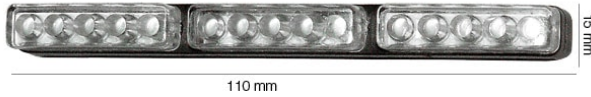

110 mm

DL/1W € 25.90

Bull

30 lm - 6500°K - 0,4W - 12V

Kit 2 luci di posizione a led ad alta brillantezza
Kit 2 pcs. high brightness led day running light
Dimensioni - Size: 110 x 15 mm

Led superbianchi - Superwhite led