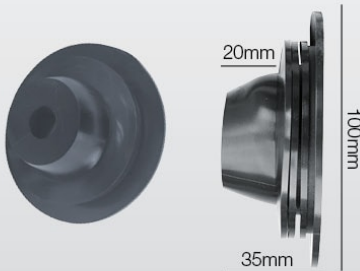

Tappi In Gomma Per Fanali - Rubber Caps For Headlights

RCS € 9.90 Headlight Caps

Kit 2 tappi in gomma per fari con foro 15 mm per il passaggio dei cavi Led Conversion kit o Kit Xenon. / Kit 2 rubber headlight caps with hole 15 mm for Led Conversion kit or Xenon Kit