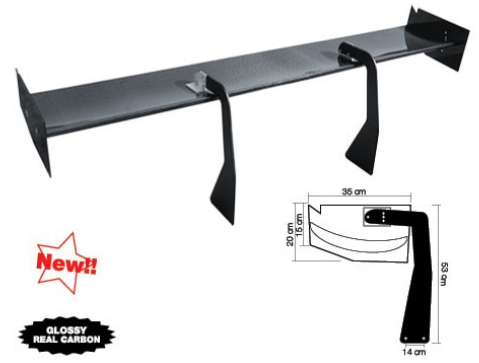

New!!

GLOSSY REAL CARBON

SPC/16 € 1350.00

Nike

Ala singola, vero carbonio. Misure 178 x 52 x 53 cm
Staffe Swan Neck interasse 67 cm. Altezza staffe 50 cm
Single wing, real carbon. Size 178 x 52 x 53 cm
Swan Neck stands width 67 cm. Stand height 50 cm
Alettone da baule - Trunk wing