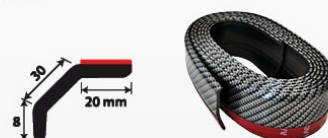

UB/C € 19.90

Adhesive Lip Splitter Carbon Look

Lip splitter adesivo universale in gomma carbon look ad alta conformabilità - Misure 2,5 mt x 43 mm / Universal lip splitter made in carbon look rubber easily shaped Sizes 2,5 mt x 43 mm
Gomma carbon look - Carbon look rubber