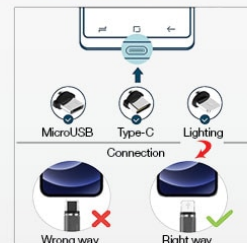

Semplice da collegare
Easy to connect