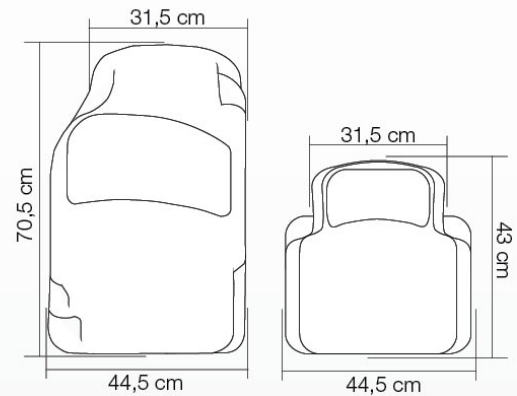

Rubber Mats

Kit 4 pezzi (2 anteriori + 2 posteriori) - Adattabile
4 pcs kit (2 front + 2 rear) - Adaptable
Gomma nera - Black rubber