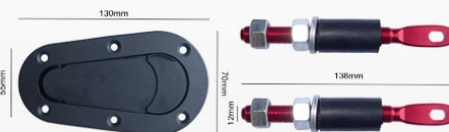

AC1 € 25.90

Quick Bonnet Release

Kit di sgancio rapido cofano. Realizzato in plastica ABS ad alta resistenza al calore ed alle sollecitazioni e in alluminio ergal rosso. Verniciabili, garantiscono la massima personalizzazione. Quick bonnet release kit. Made of high resistance plastic ABS and red aluminum ergal. Paintables for the maximum personalization.