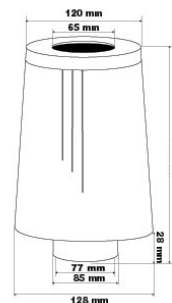

FSR/UB € 19.90

**Filtro Aria Biconico
Double Cone Filter**

Calotta cromata - Con adattatori - Cotone rosso - Ø77
Chrome cap - With adapters - Red cotton - Ø77
3 anelli adattatori compresi / With 3 adapter rings: Ø 60 - Ø 65 - Ø 70