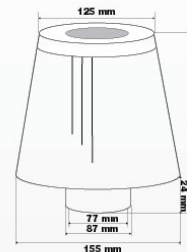

FSR/UD € 19.90

**Filtro Aria Conico
Single Cone Filter**

Calotta cromata - Con adattatori - Cotone rosso - Ø77
Chrome cap - With adapters - Red cotton - Ø77
3 anelli adattatori compresi / With 3 adapter rings: Ø 60 - Ø 65 - Ø 70