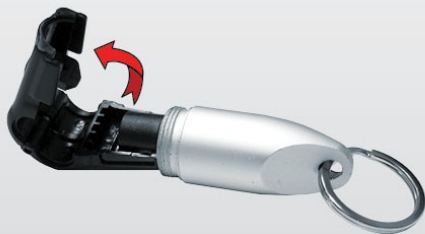

AM/ES € 1.00
Antitaccheggio Magnetico
Magnetic Anti-Theft

Antitaccheggio magnetico per gancio doppio e singolo
Magnetic anti-theft for single or double hook

KEY/M € 25.00
Chiave Magnetica
Magnetic Key

Chiave magnetica di apertura per chiusure magnetiche (AM/ES)
Magnetic key for unlock magnetic anti-theft (AM/ES)