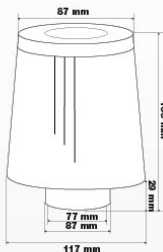

FSR/UC € 19.90

**Filtro Aria Conico
Single Cone Filter**

Calotta cromata - Con adattatori - Cotone rosso - Ø77
Chrome cap - With adapters - Red cotton - Ø77
3 anelli adattatori compresi / With 3 adapter rings: Ø 60 - Ø 65 - Ø 70